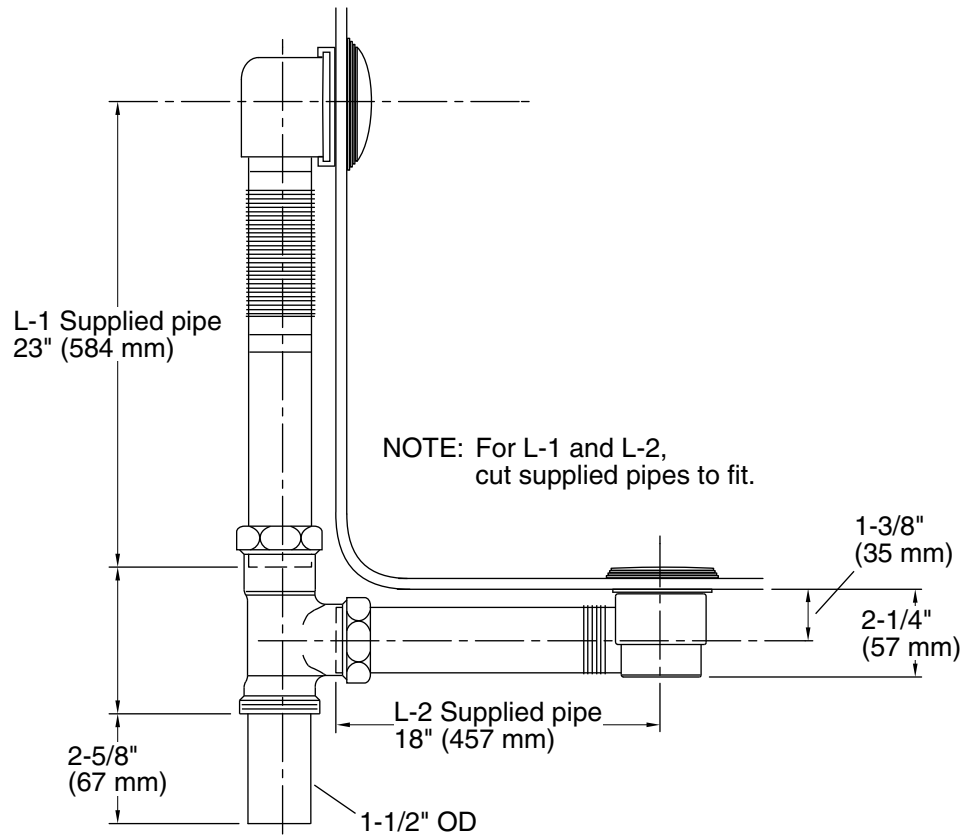

Features

- Toe-activated closing.
- Above- or through-floor installation.
- Flexible overflow joint conforms to various bath angles.
- Includes tee, drain ell, and overflow ell with attached 1-1/2" OD pipe.
- Toe-tap actuation means no internal linkages, reducing potential clogging through the overflow.
- Copper corrugated neck makes drain easy to install on any bath slope.
- For use with 20" - 26" (508 - 660 mm) deep baths.

Material

- Solid-brass construction for durability and reliability.
- KOHLER finishes resist corrosion and tarnishing.
- 17-gauge brass pipe.

Recommended Products/Accessories

K-23726 Drain treatment
K-23723 Faucet cleaner

Technical Information

All product dimensions are nominal.

Notes

Install this product according to the installation guide.